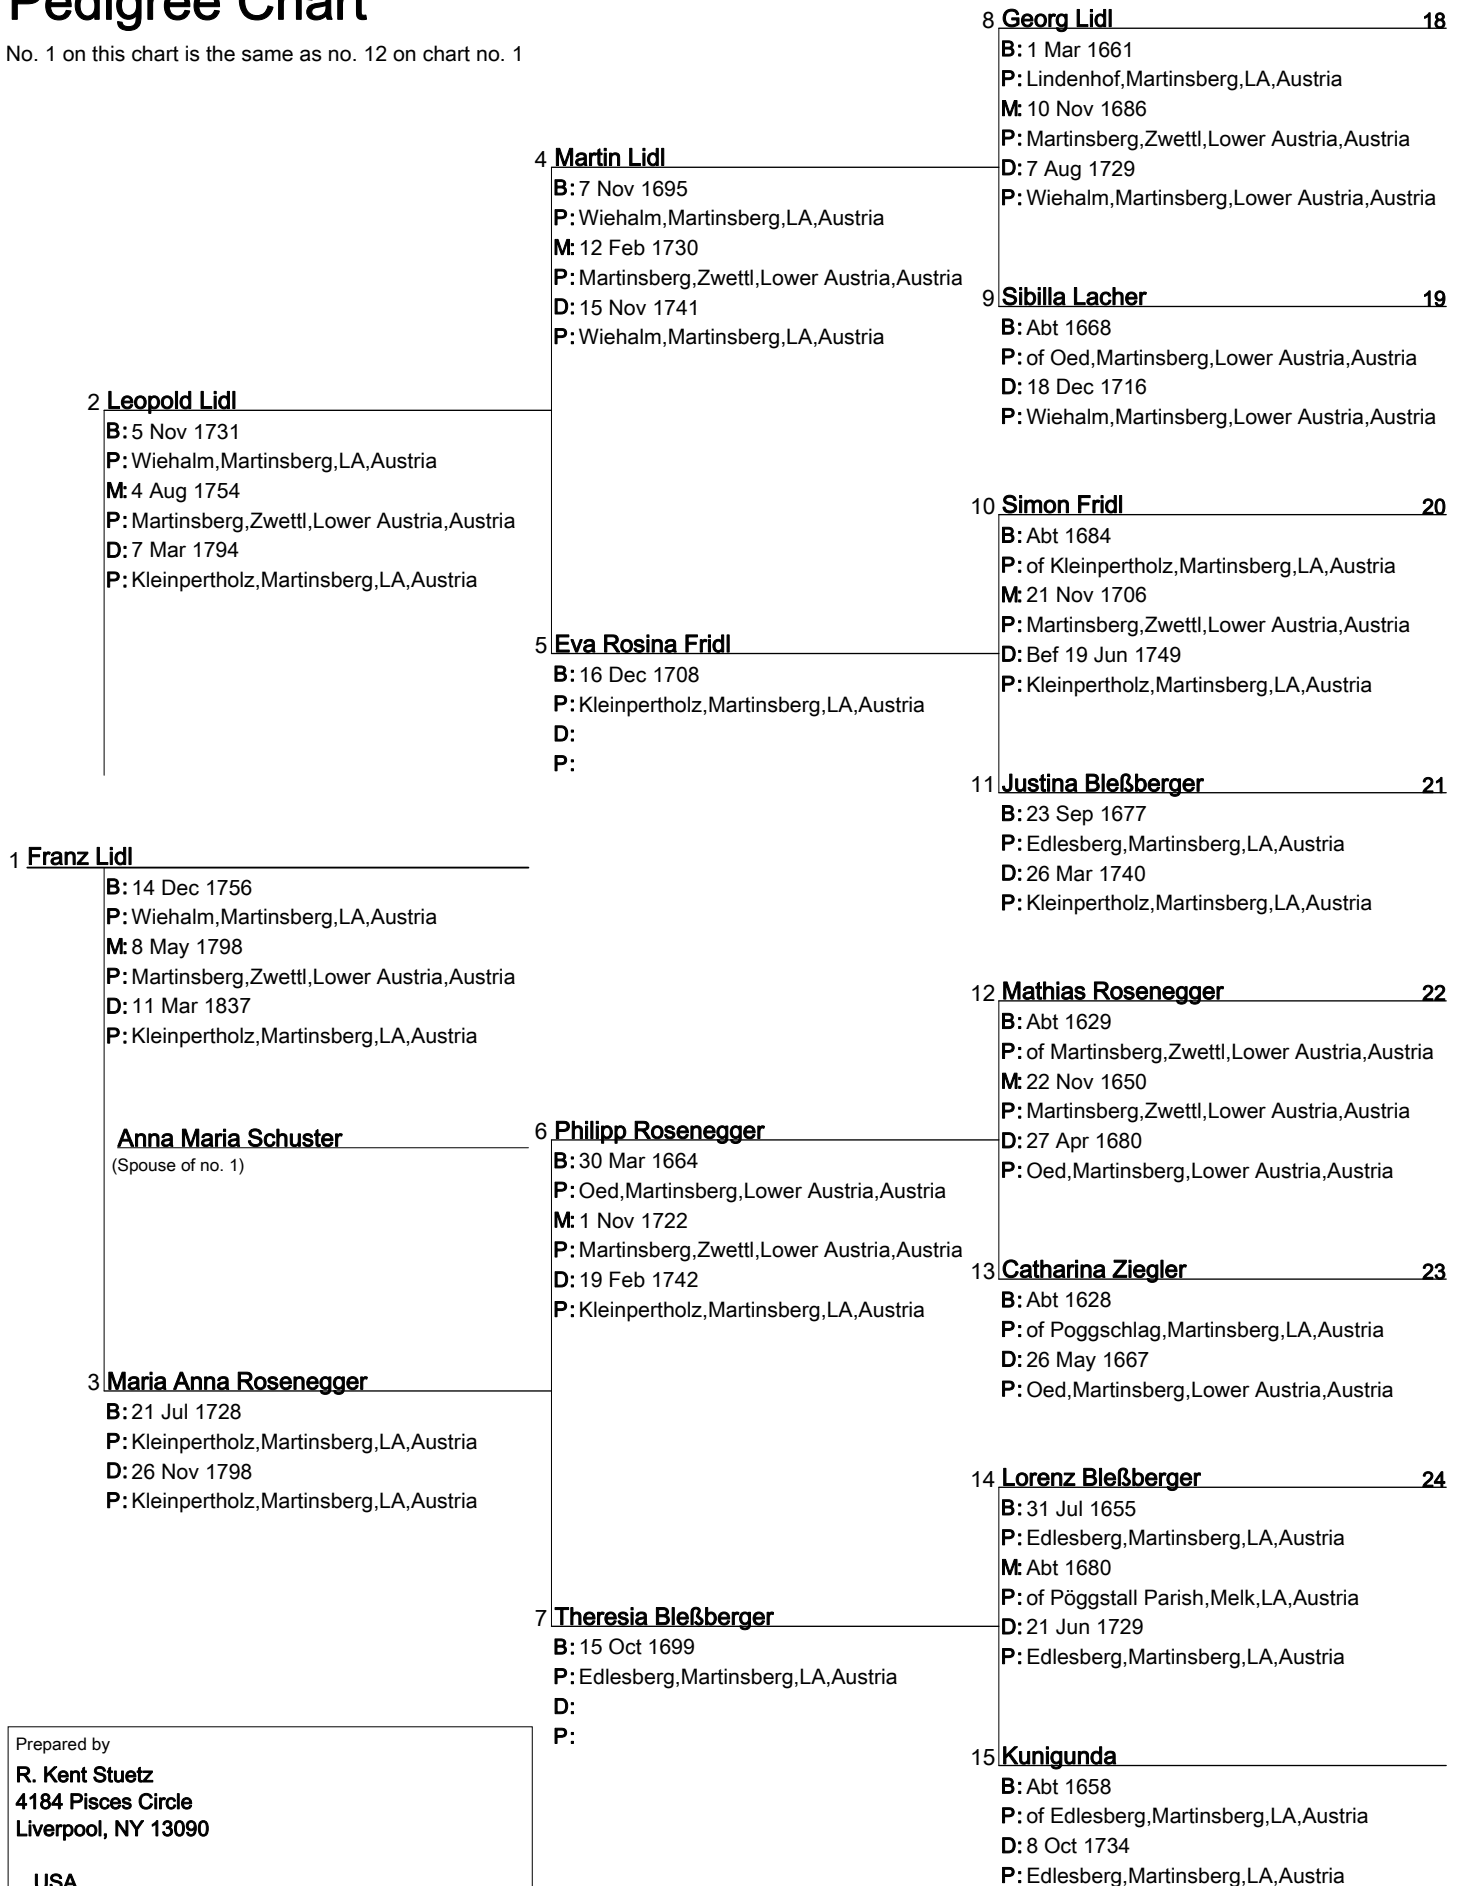

No. 1 on this chart is the same as no. 11 on chart no. 1

Prepared by

R. Kent Stuetz
4184 Pisces Circle
Liverpool, NY 13090

USA

Telephone
(315) 652-8251

Date prepared
10 May 2007

Pedigree Chart

No. 1 on this chart is the same as no. 12 on chart no. 1