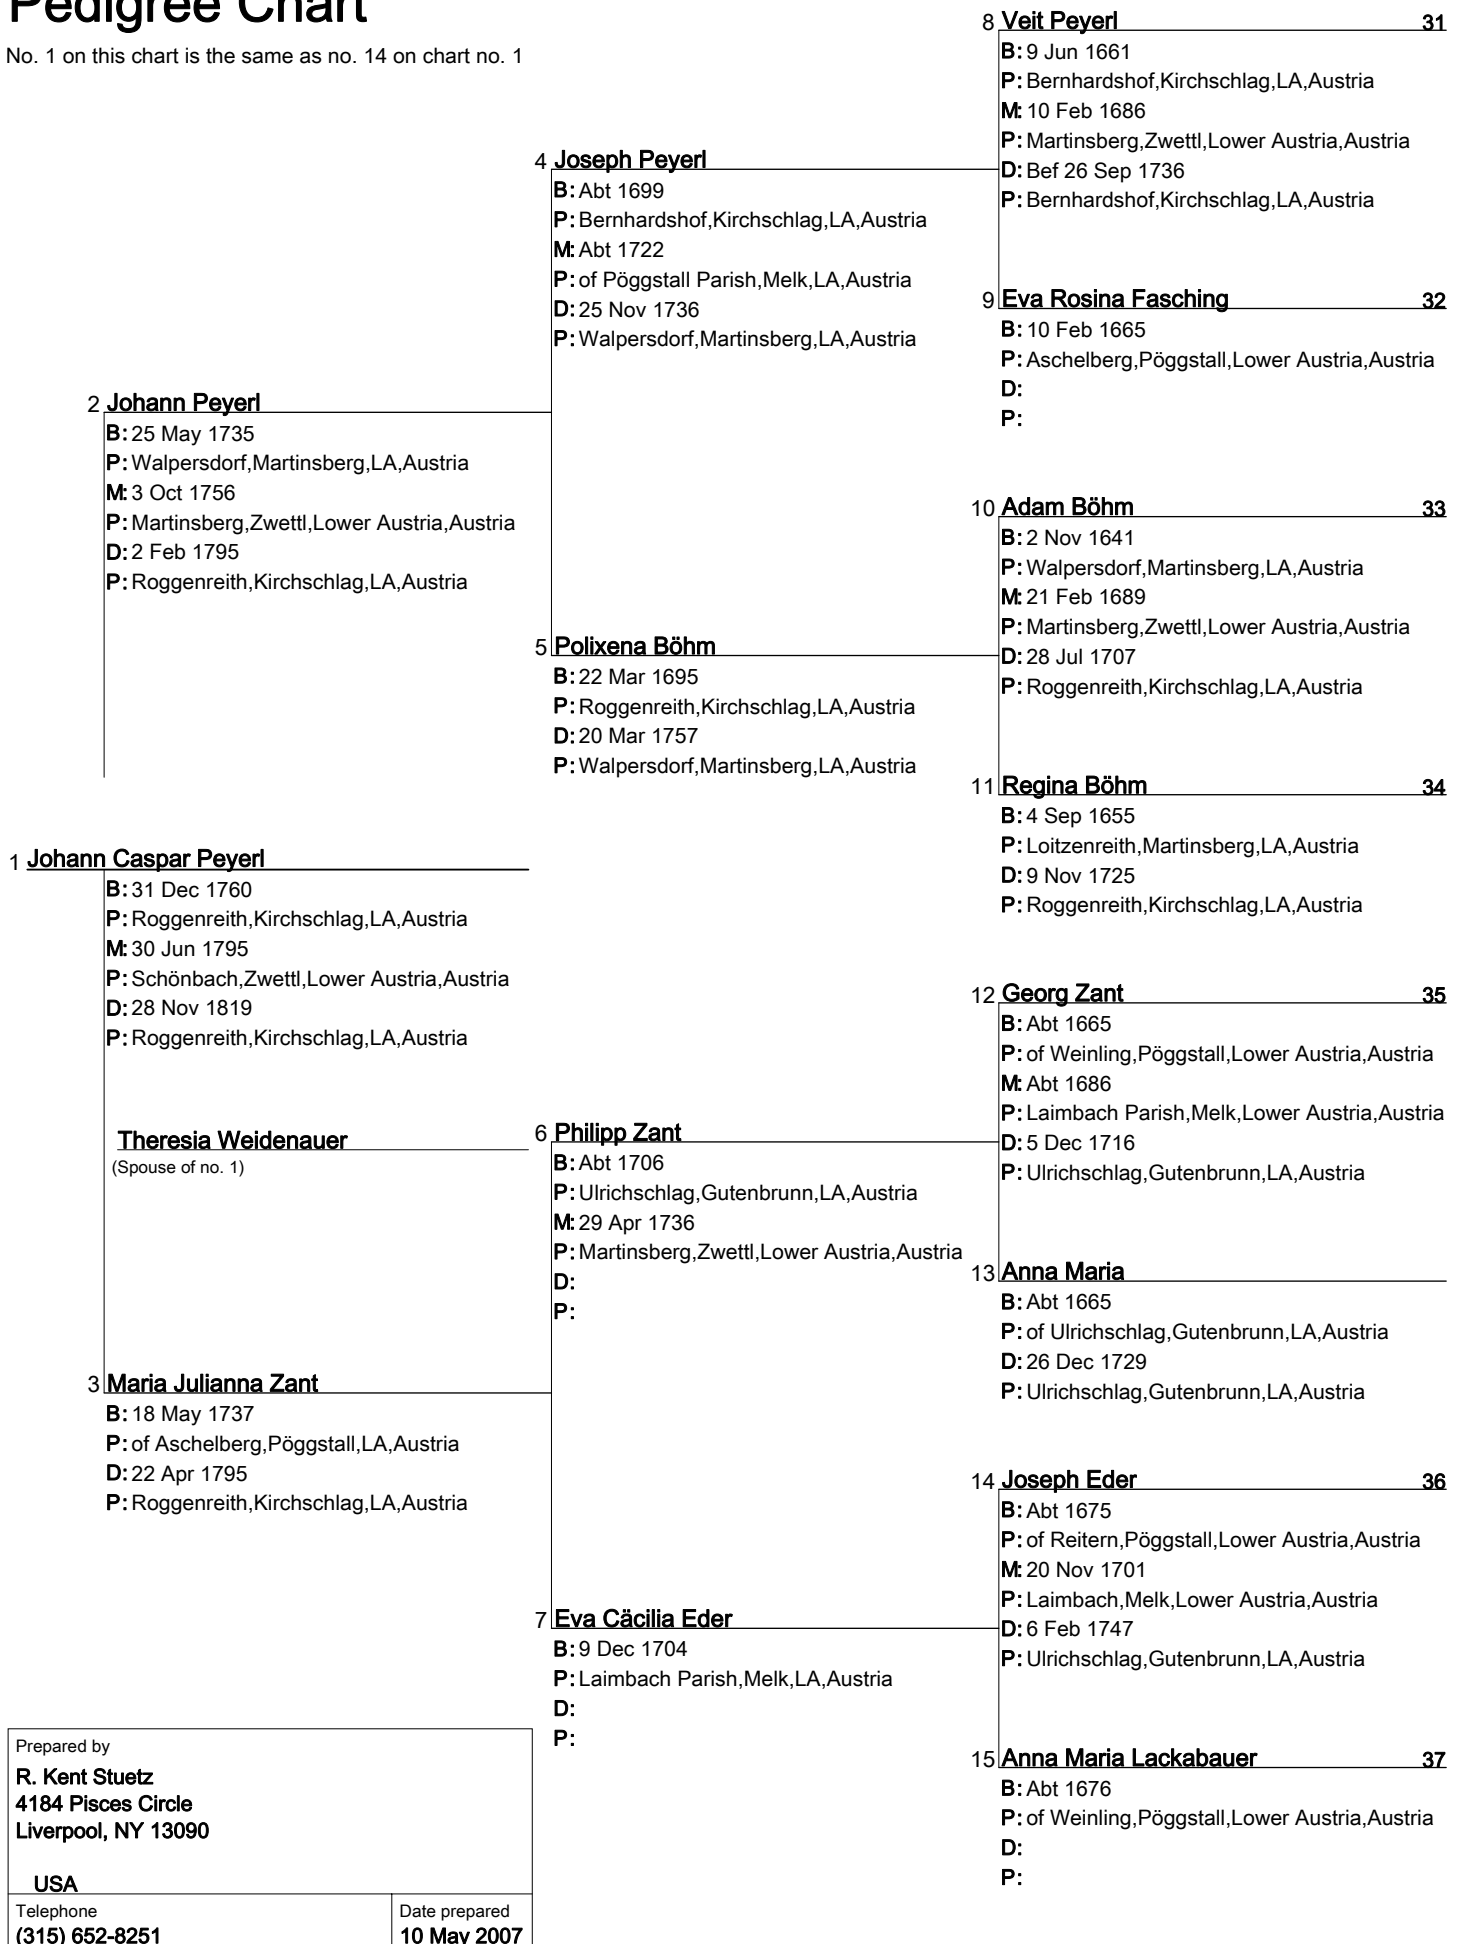

No. 1 on this chart is the same as no. 14 on chart no. 1

Prepared by

R. Kent Stuetz
4184 Pisces Circle
Liverpool, NY 13090

USA

Telephone
(315) 652-8251

Date prepared
10 May 2007

Pedigree Chart

No. 1 on this chart is the same as no. 15 on chart no. 1