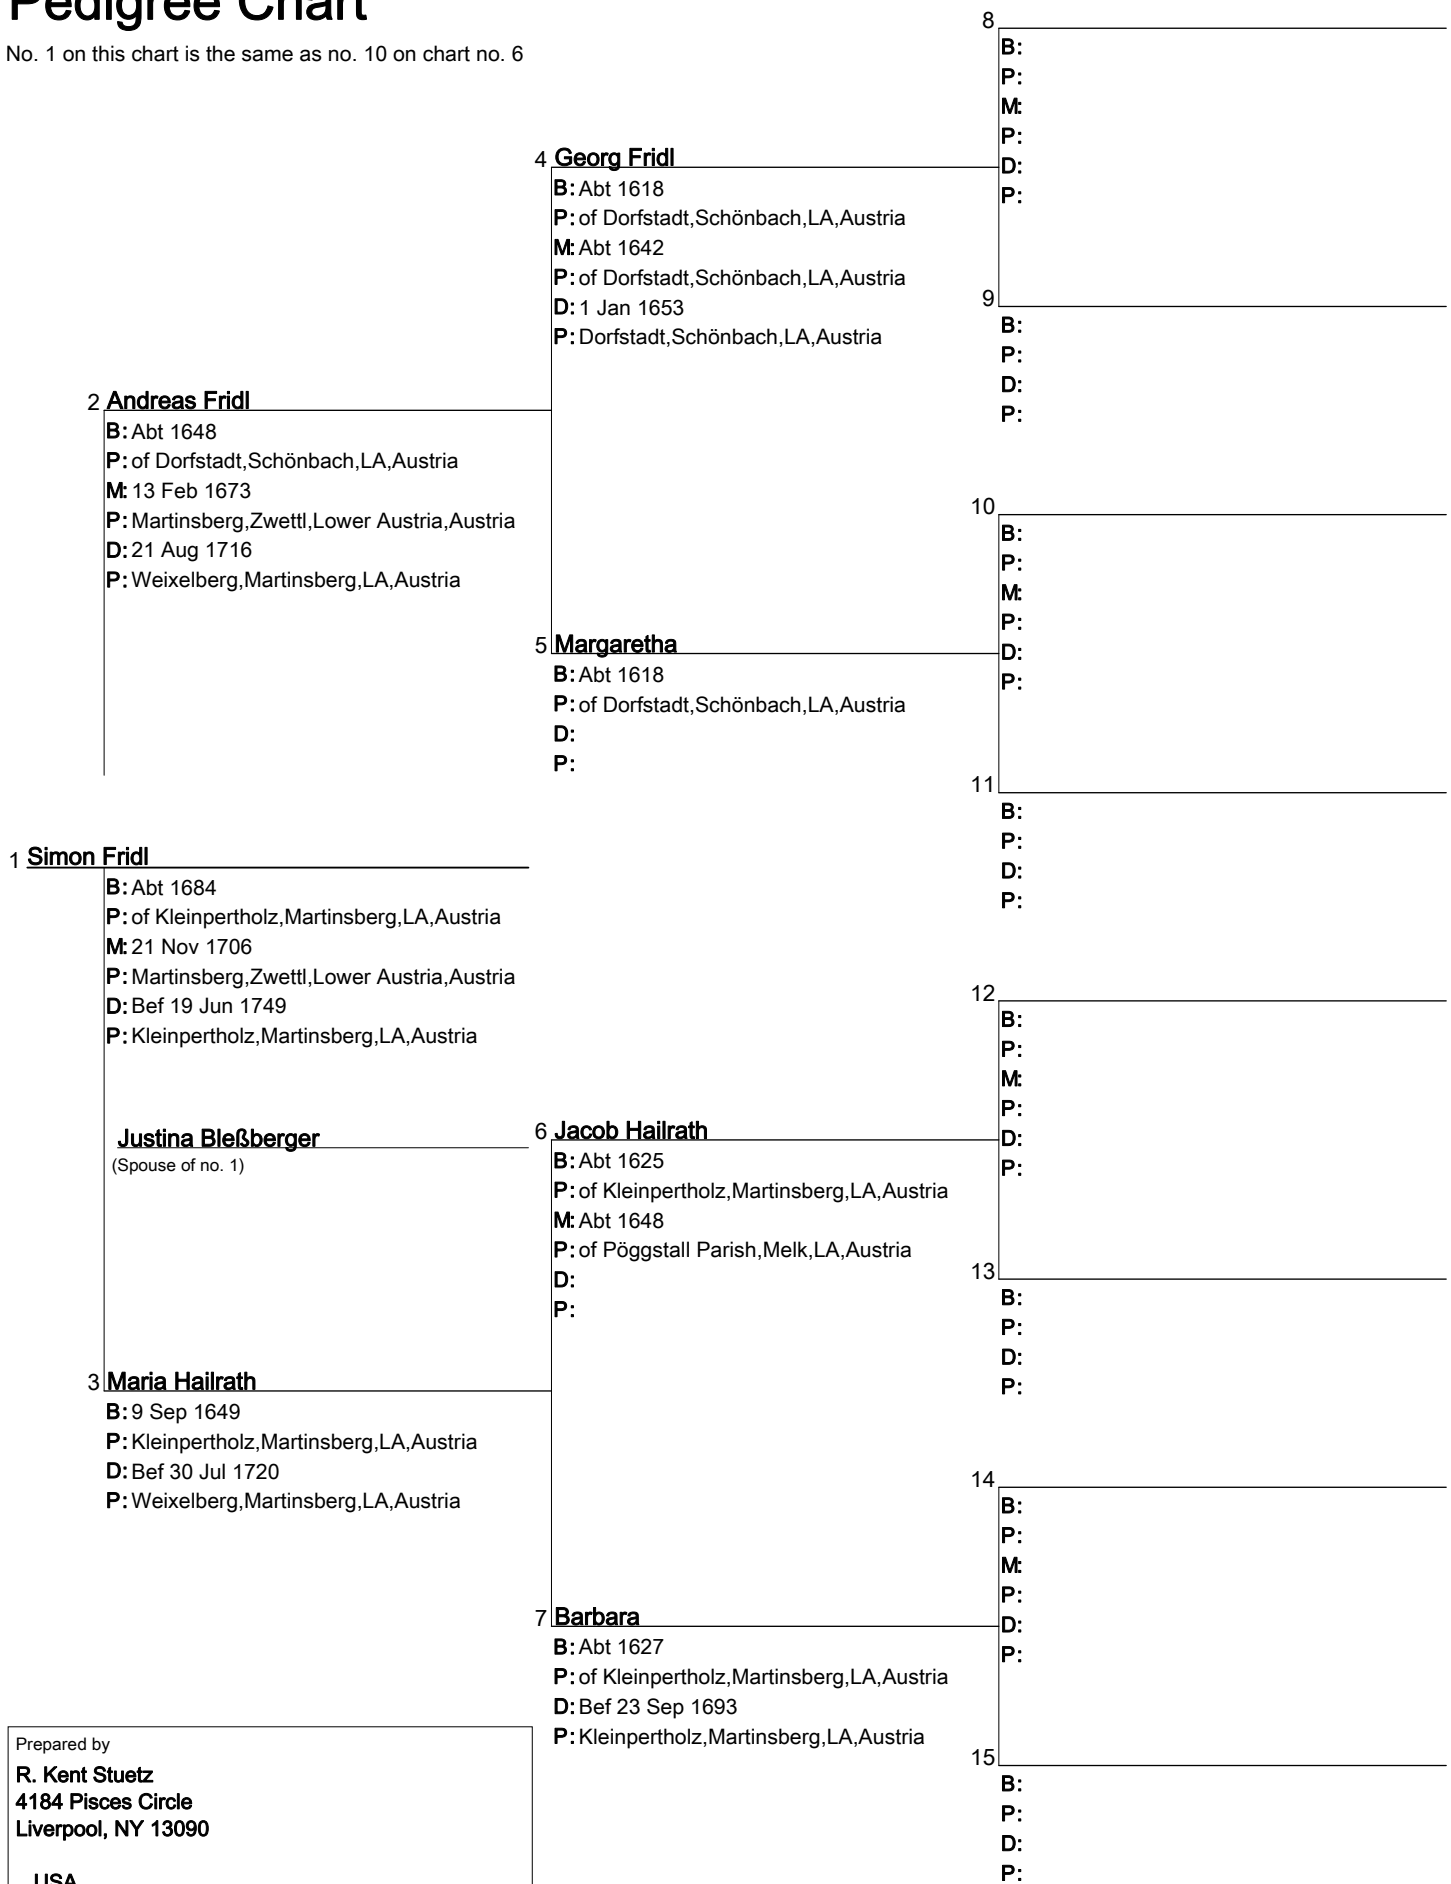

Pedigree Chart

No. 1 on this chart is the same as no. 10 on chart no. 6

2 Andreas Fridl

B: Abt 1648
P: of Dorfstadt, Schönbach, LA, Austria
M: 13 Feb 1673
P: Martinsberg, Zwettl, Lower Austria, Austria
D: 21 Aug 1716
P: Weixelberg, Martinsberg, LA, Austria

4 Georg Fridl

B: Abt 1618
P: of Dorfstadt, Schönbach, LA, Austria
M: Abt 1642
P: of Dorfstadt, Schönbach, LA, Austria
D: 1 Jan 1653
P: Dorfstadt, Schönbach, LA, Austria

5 Margaretha

B: Abt 1618
P: of Dorfstadt, Schönbach, LA, Austria
D:
P:

1 Simon Fridl

B: Abt 1684
P: of Kleinpertholz, Martinsberg, LA, Austria
M: 21 Nov 1706
P: Martinsberg, Zwettl, Lower Austria, Austria
D: Bef 19 Jun 1749
P: Kleinpertholz, Martinsberg, LA, Austria

Justina Bleißberger

(Spouse of no. 1)

6 Jacob Hailrath

B: Abt 1625
P: of Kleinpertholz, Martinsberg, LA, Austria
M: Abt 1648
P: of Pöggstall Parish, Melk, LA, Austria
D:
P:

3 Maria Hailrath

B: 9 Sep 1649
P: Kleinpertholz, Martinsberg, LA, Austria
D: Bef 30 Jul 1720
P: Weixelberg, Martinsberg, LA, Austria

7 Barbara

B: Abt 1627
P: of Kleinpertholz, Martinsberg, LA, Austria
D: Bef 23 Sep 1693
P: Kleinpertholz, Martinsberg, LA, Austria

Prepared by
R. Kent Stuetz
4184 Pisces Circle
Liverpool, NY 13090

USA

Telephone
(315) 652-8251

Date prepared
10 May 2007