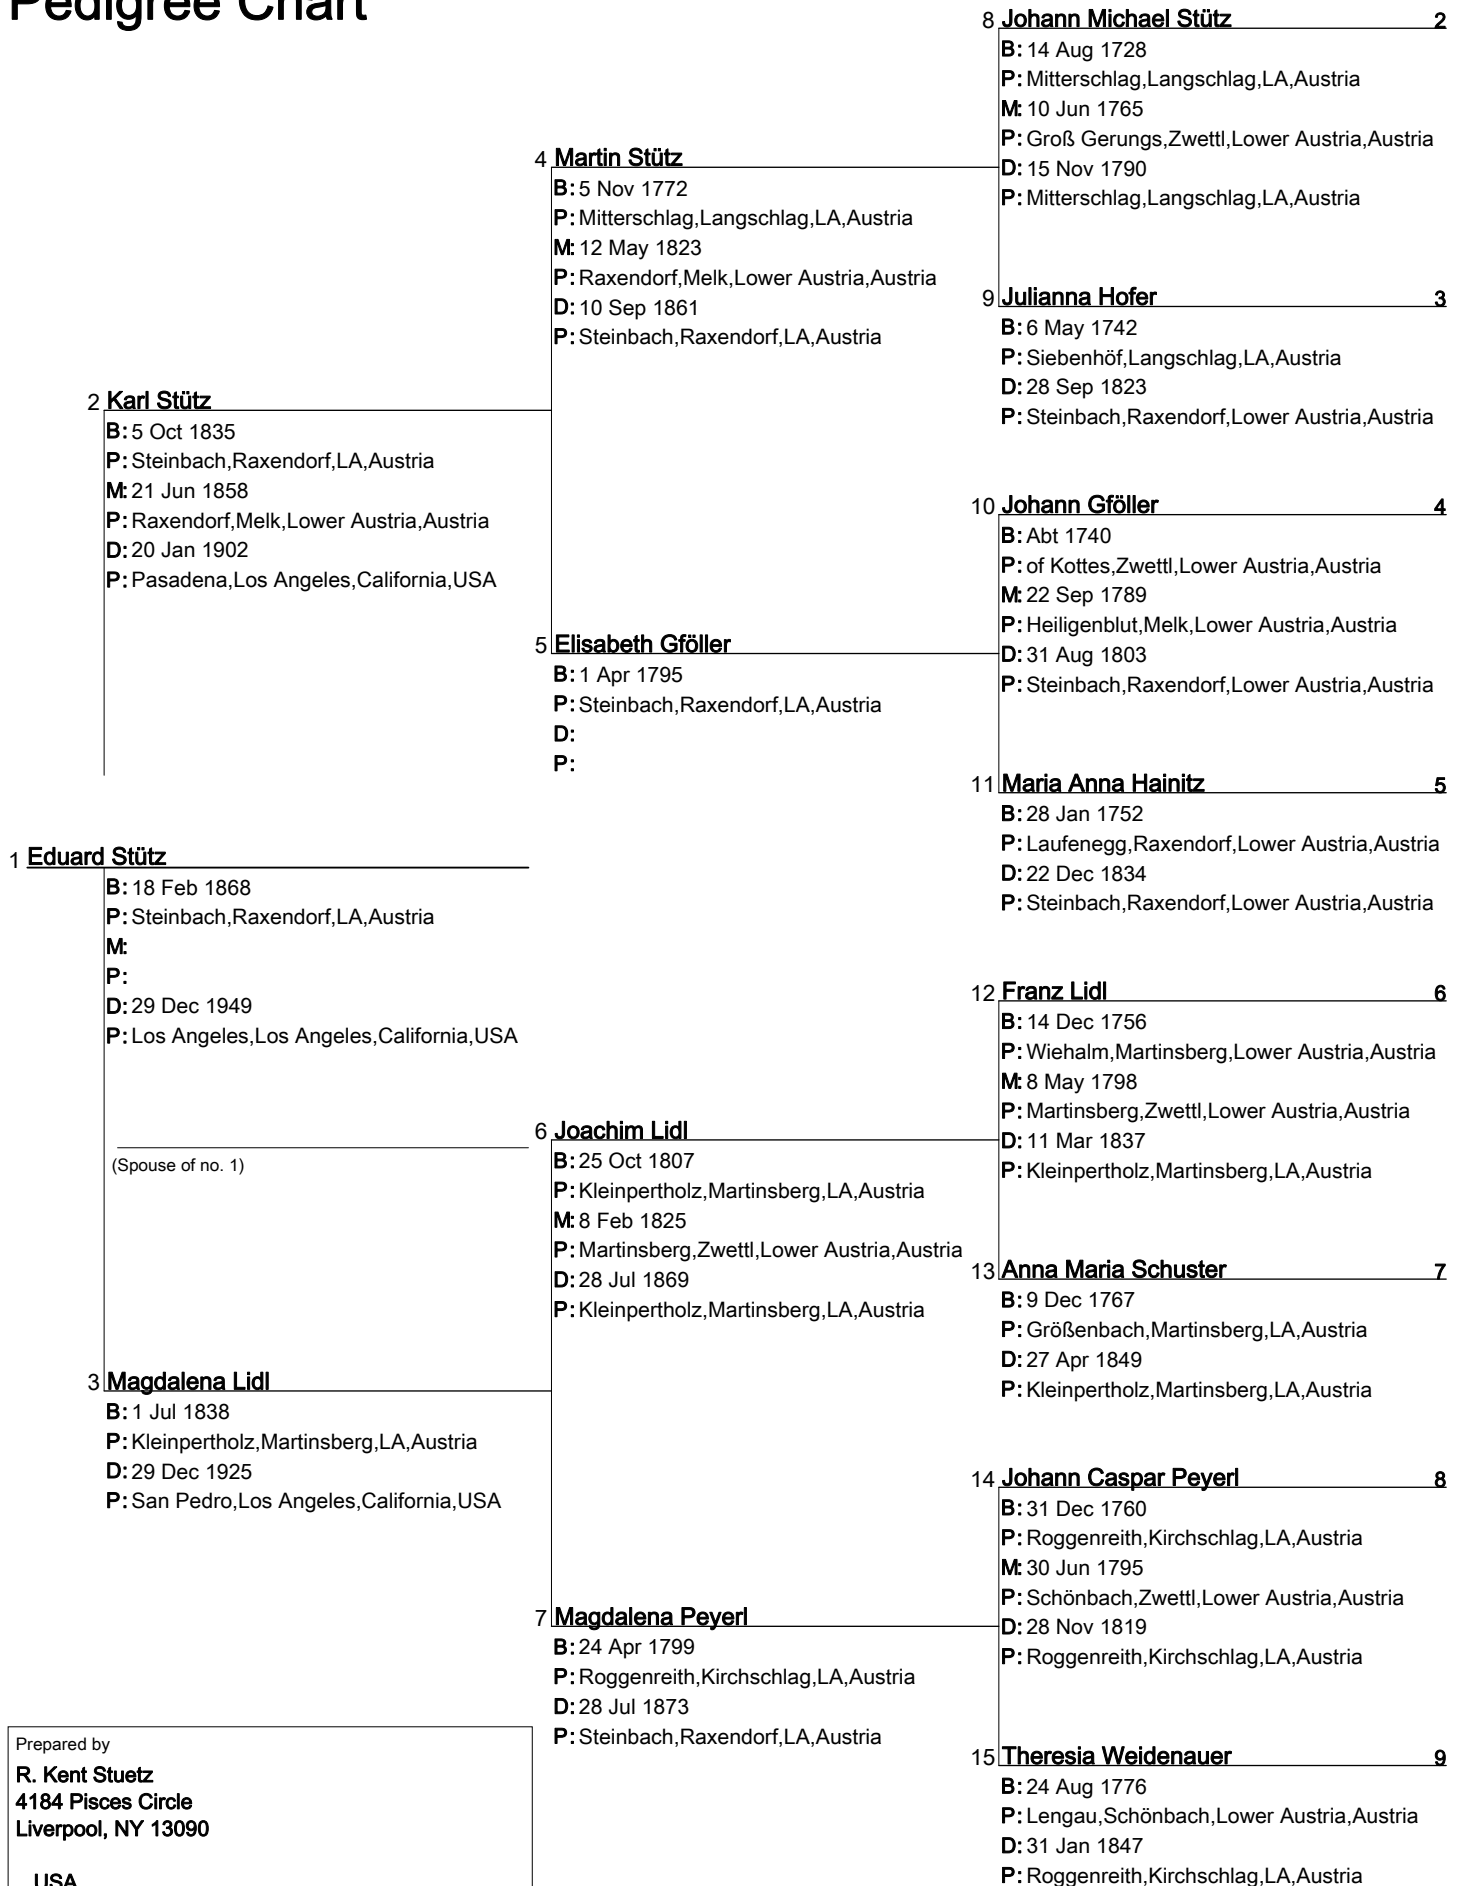

Pedigree Chart

Pedigree Chart

No. 1 on this chart is the same as no. 8 on chart no. 1

Pedigree Chart

No. 1 on this chart is the same as no. 9 on chart no. 1

Prepared by R. Kent Stuetz 4184 Pisces Circle Liverpool, NY 13090	
USA	
Telephone (315) 652-8251	Date prepared 10 May 2007