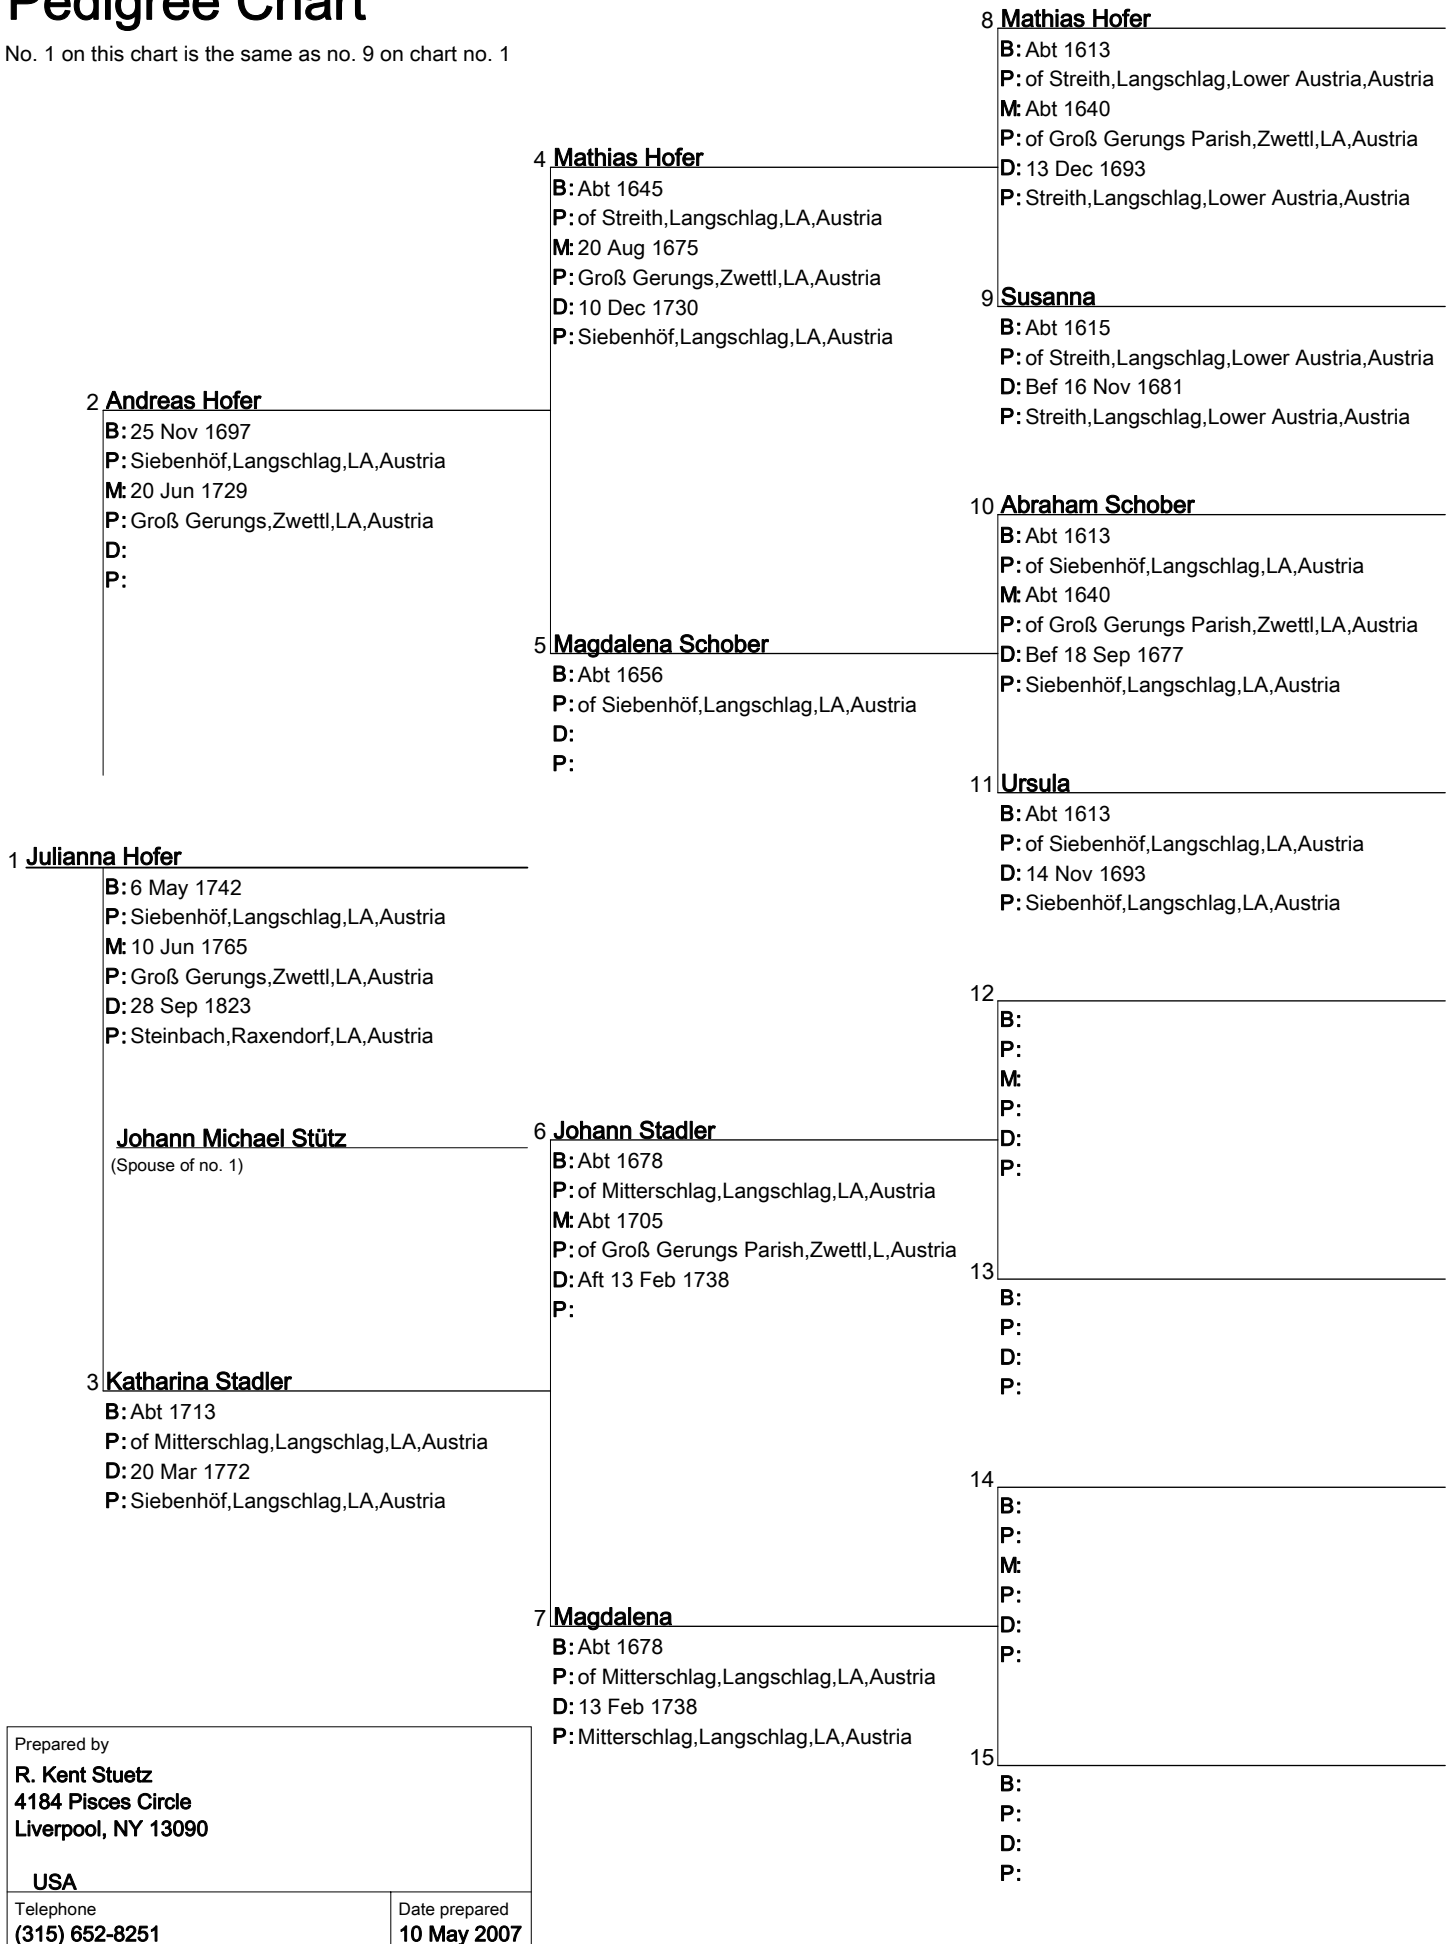

Pedigree Chart

Pedigree Chart

No. 1 on this chart is the same as no. 8 on chart no. 1

Pedigree Chart

No. 1 on this chart is the same as no. 9 on chart no. 1

Prepared by R. Kent Stuetz 4184 Pisces Circle Liverpool, NY 13090	
USA	
Telephone (315) 652-8251	Date prepared 10 May 2007