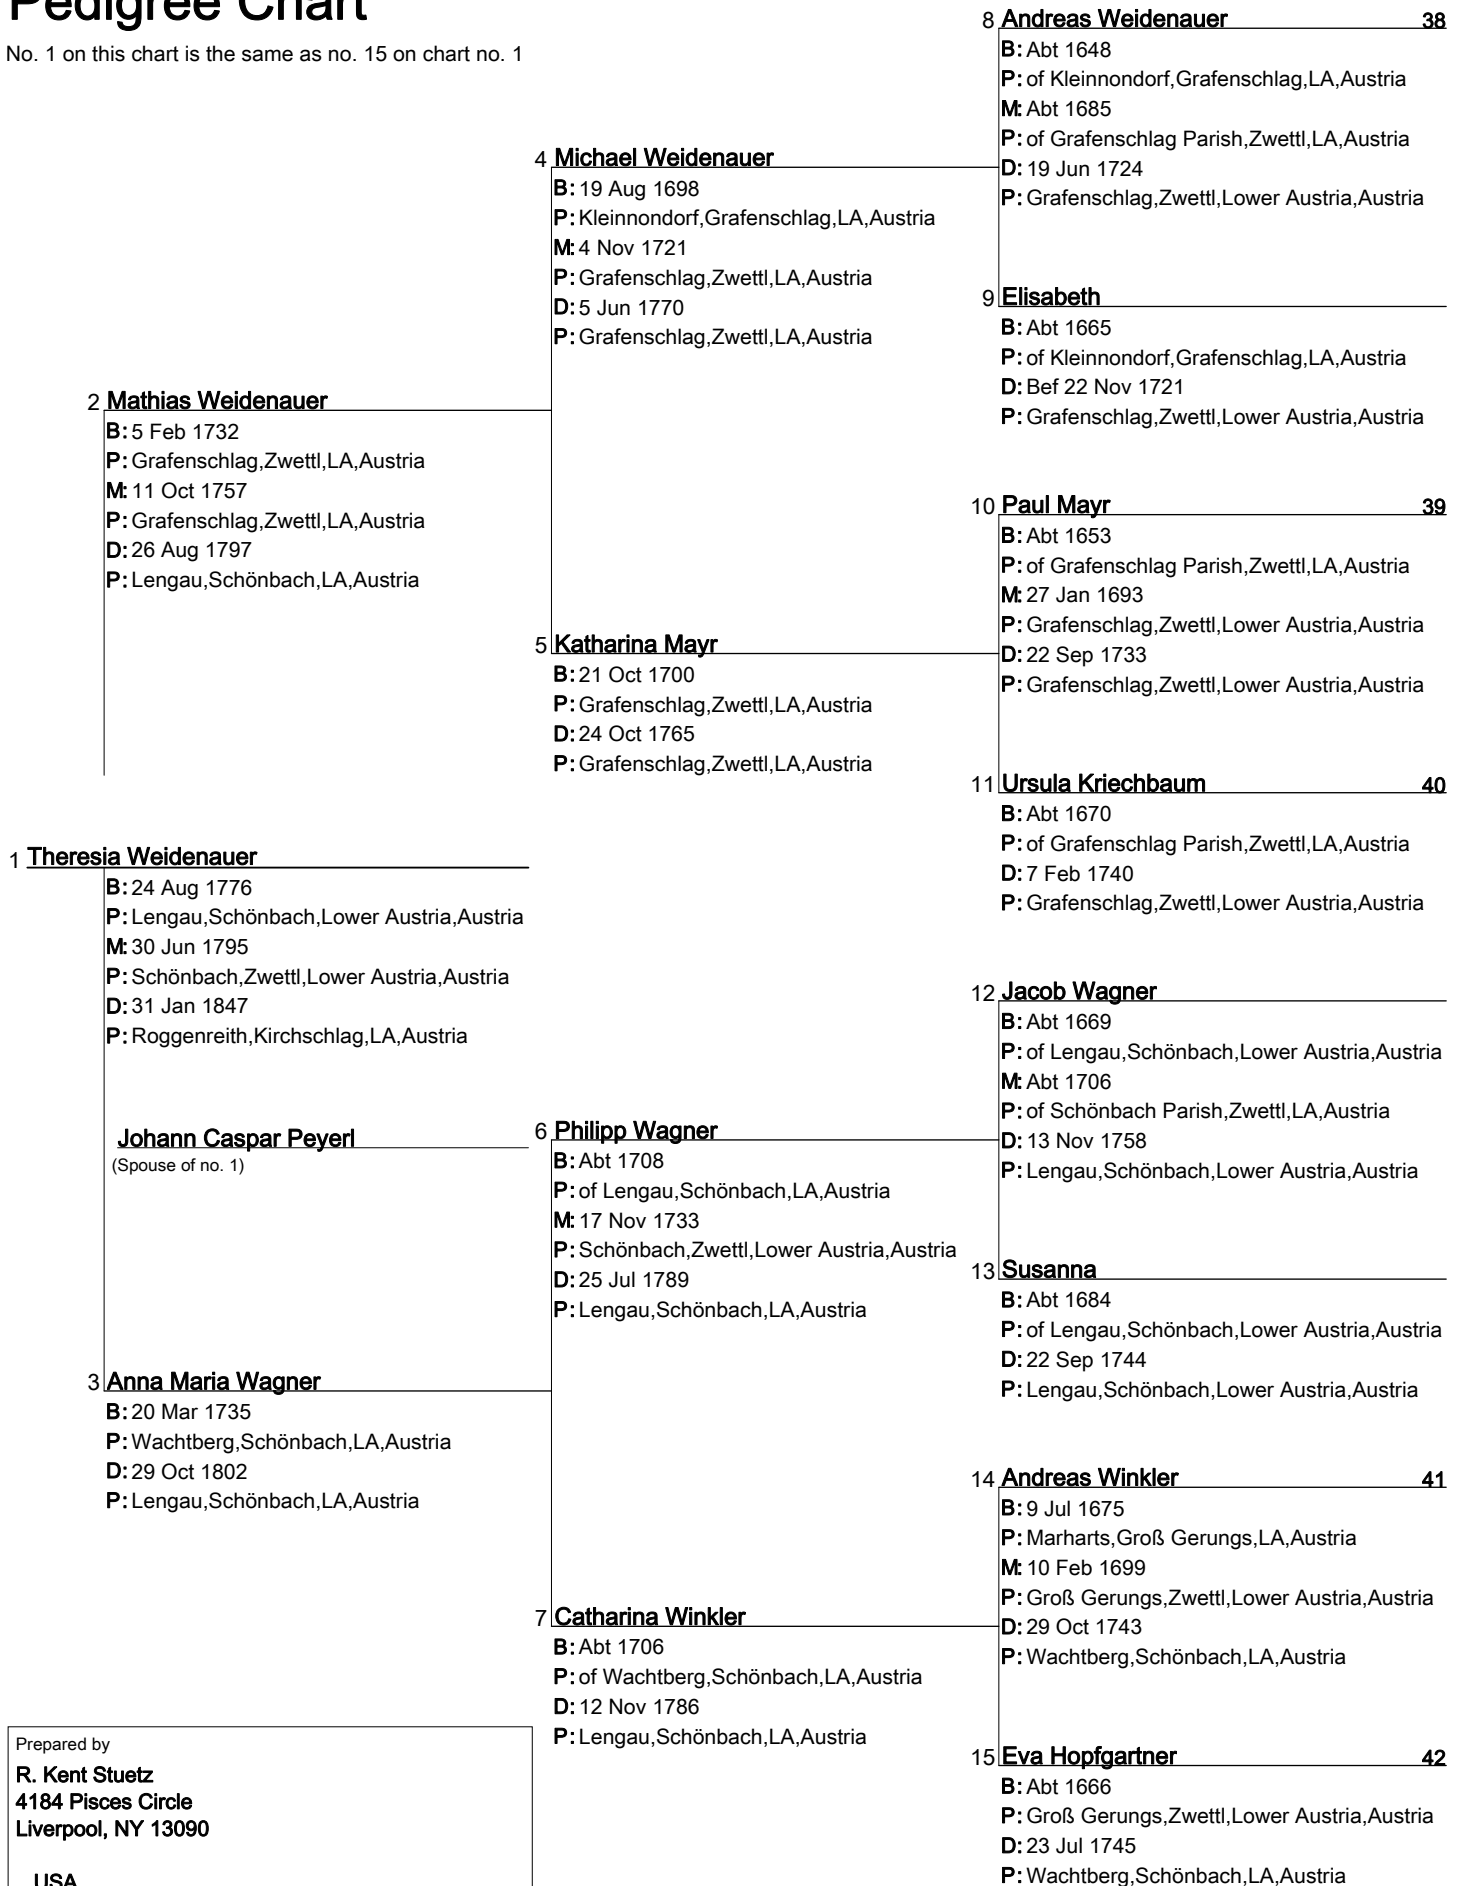

No. 1 on this chart is the same as no. 14 on chart no. 1

Prepared by

R. Kent Stuetz
4184 Pisces Circle
Liverpool, NY 13090

USA

Telephone
(315) 652-8251

Date prepared
10 May 2007

Pedigree Chart

No. 1 on this chart is the same as no. 15 on chart no. 1