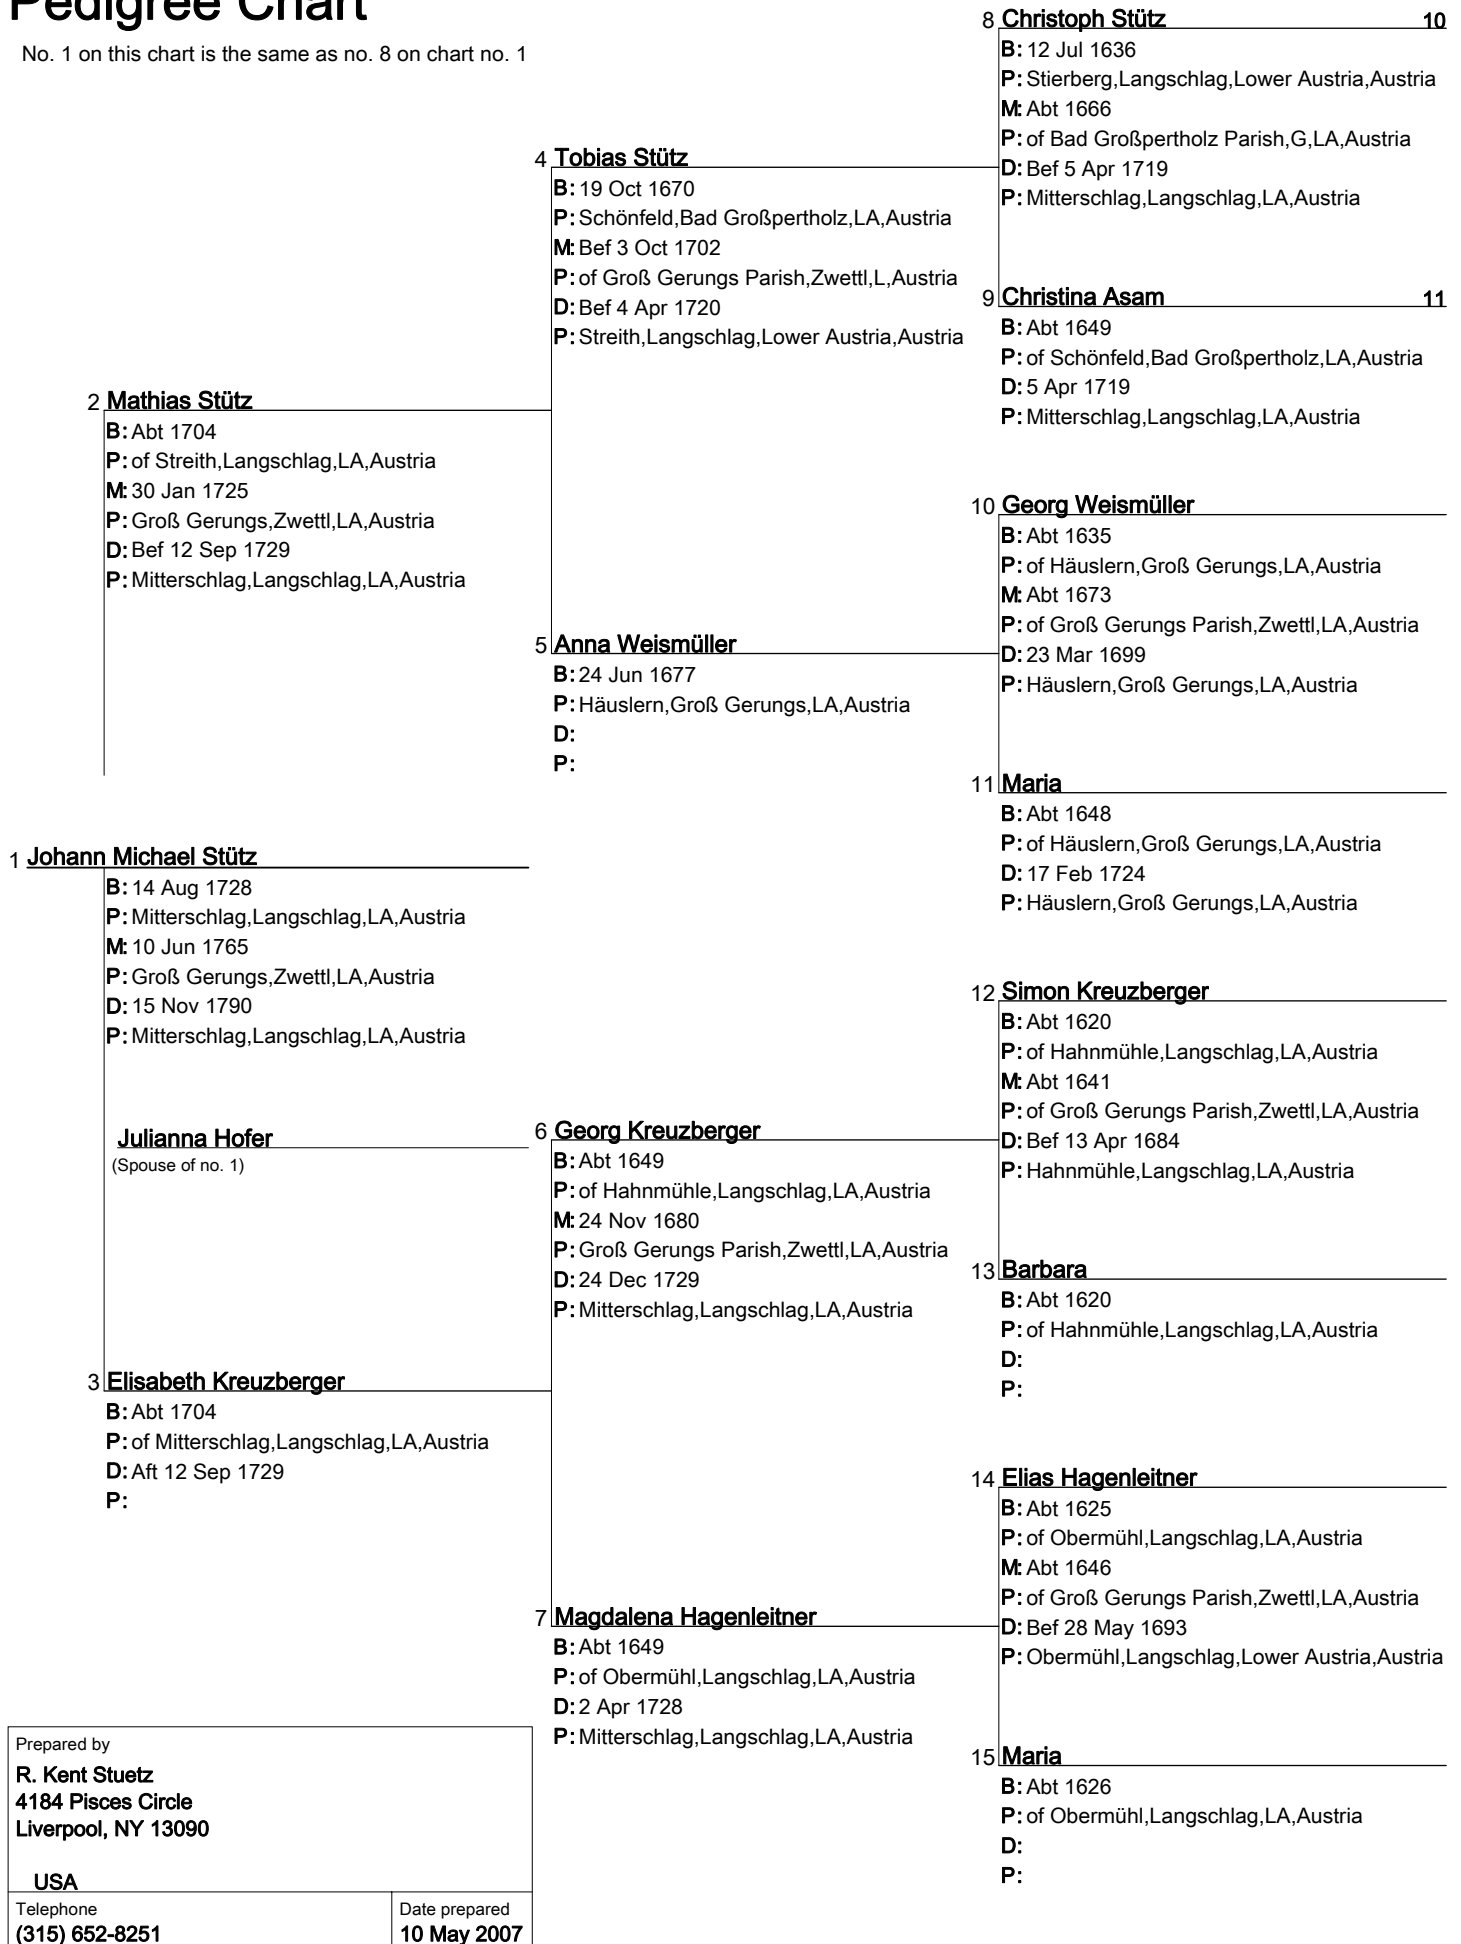

Pedigree Chart

Pedigree Chart

No. 1 on this chart is the same as no. 8 on chart no. 1

Pedigree Chart

No. 1 on this chart is the same as no. 9 on chart no. 1

Prepared by R. Kent Stuetz 4184 Pisces Circle Liverpool, NY 13090	
USA	
Telephone (315) 652-8251	Date prepared 10 May 2007