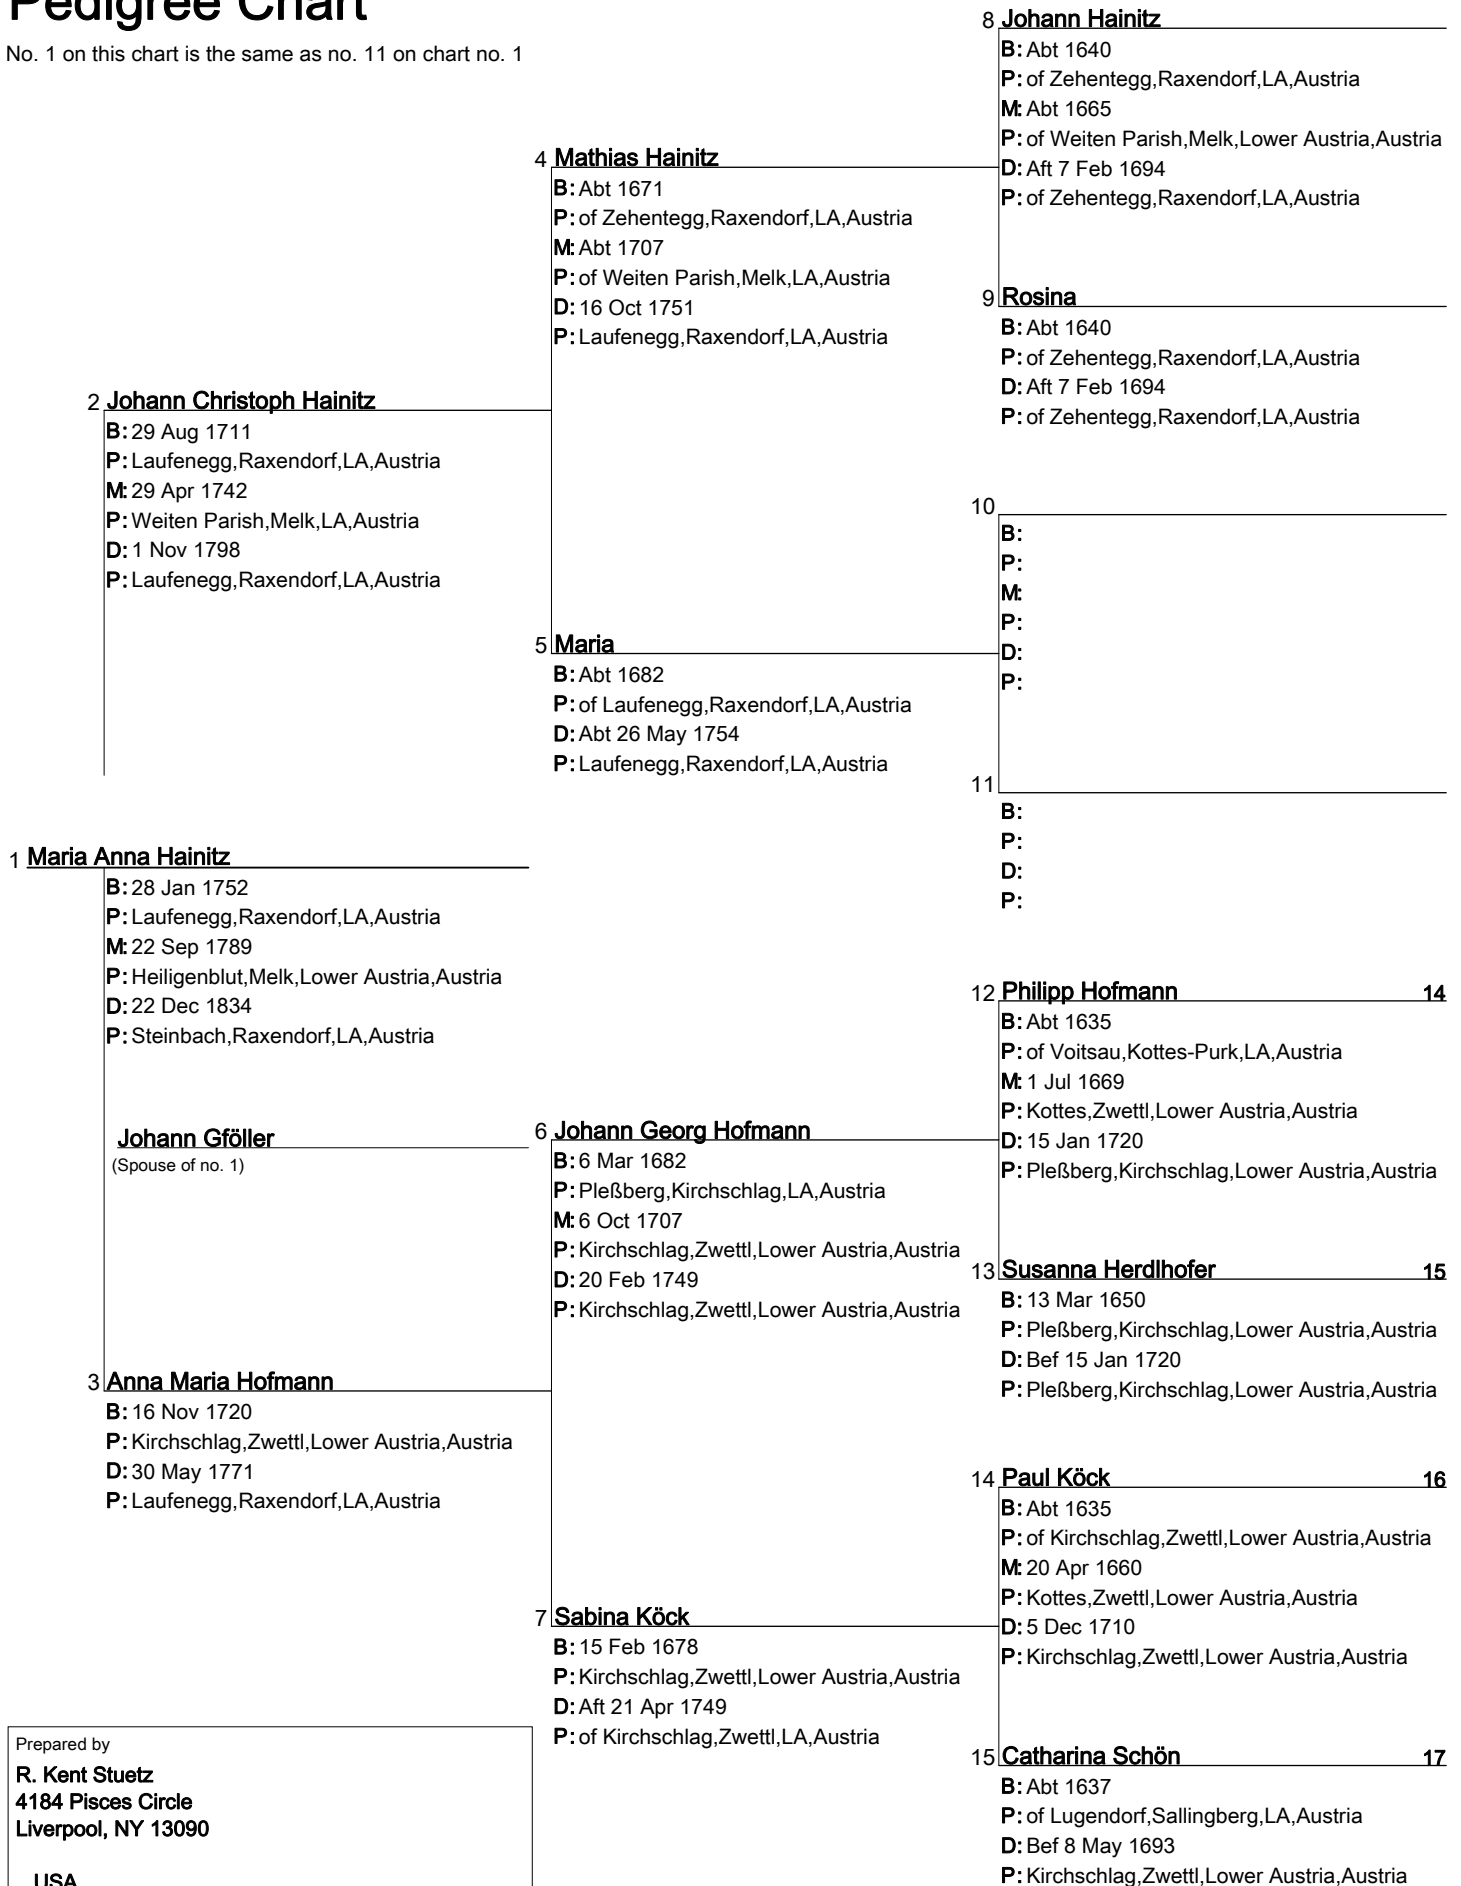

Pedigree Chart

No. 1 on this chart is the same as no. 11 on chart no. 1

Prepared by

R. Kent Stuetz
4184 Pisces Circle
Liverpool, NY 13090

USA

Telephone
(315) 652-8251

Date prepared
10 May 2007