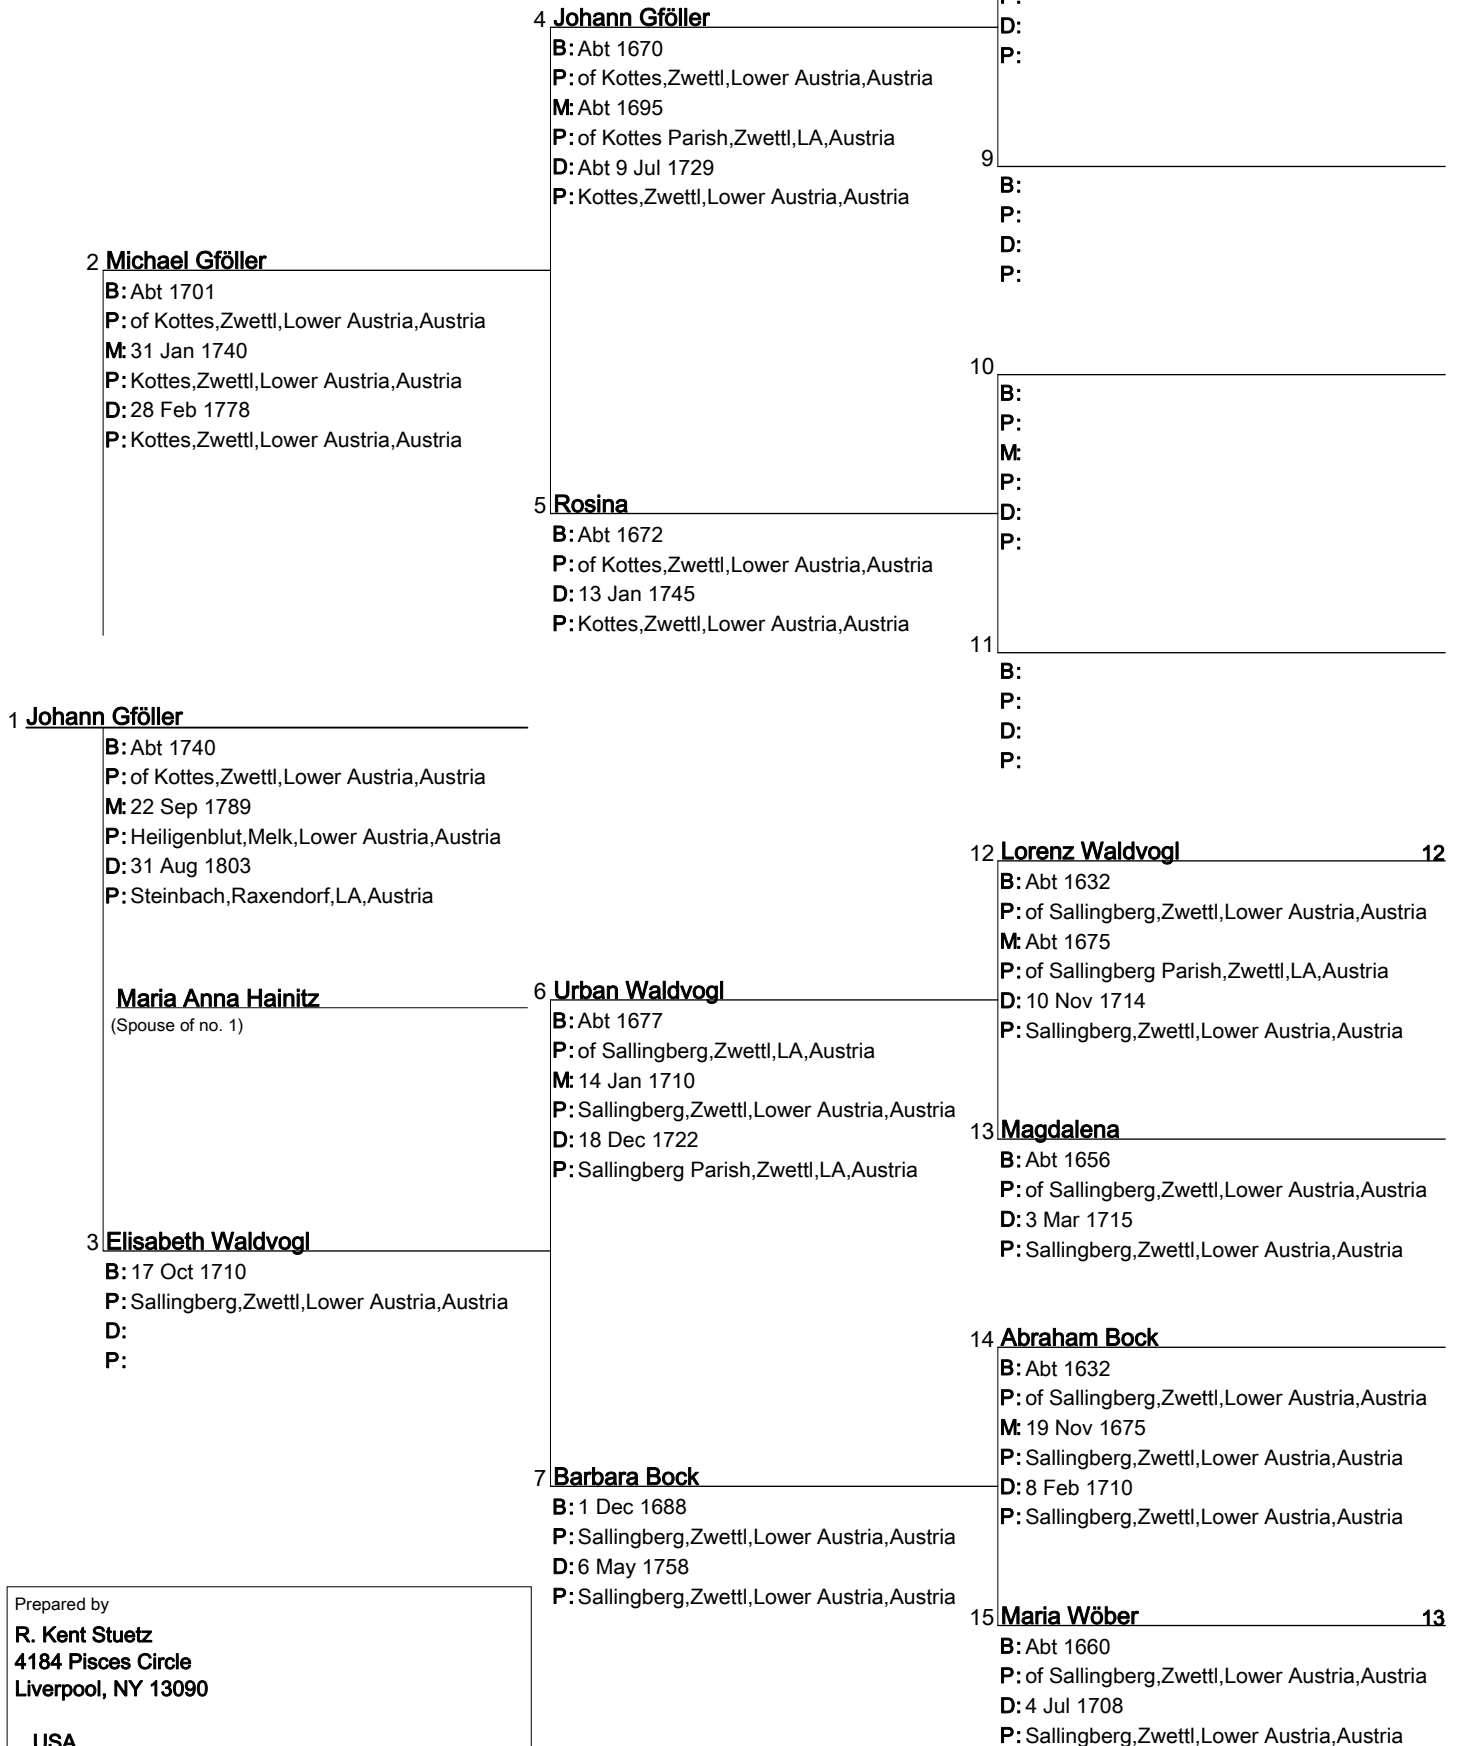

Pedigree Chart

No. 1 on this chart is the same as no. 10 on chart no. 1

Prepared by R. Kent Stuetz 4184 Pisces Circle Liverpool, NY 13090	
USA	
Telephone (315) 652-8251	Date prepared 10 May 2007