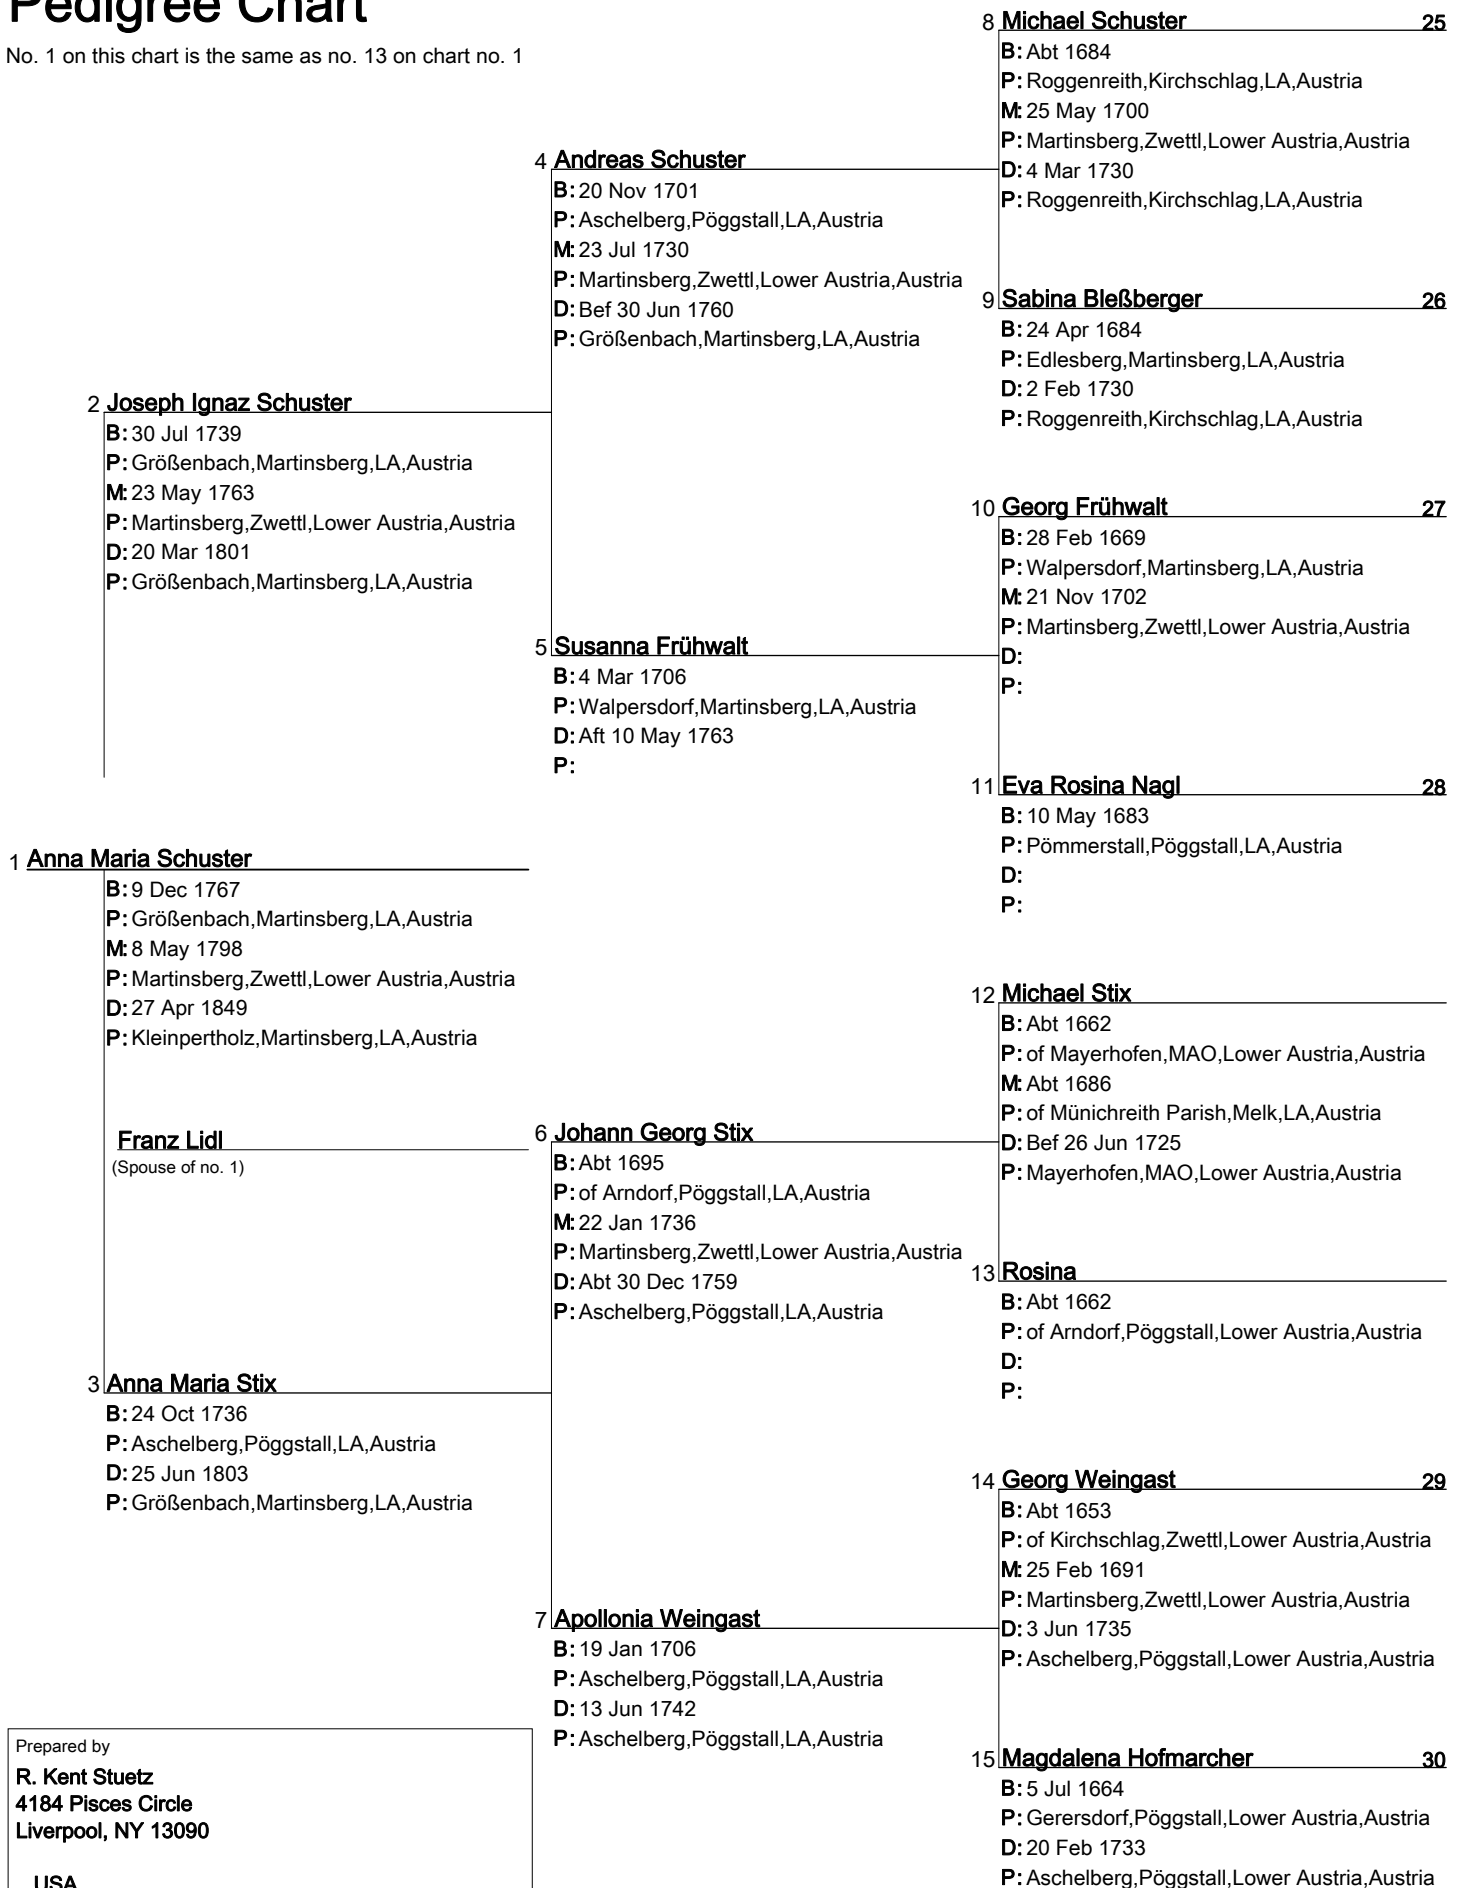

Pedigree Chart

No. 1 on this chart is the same as no. 13 on chart no. 1